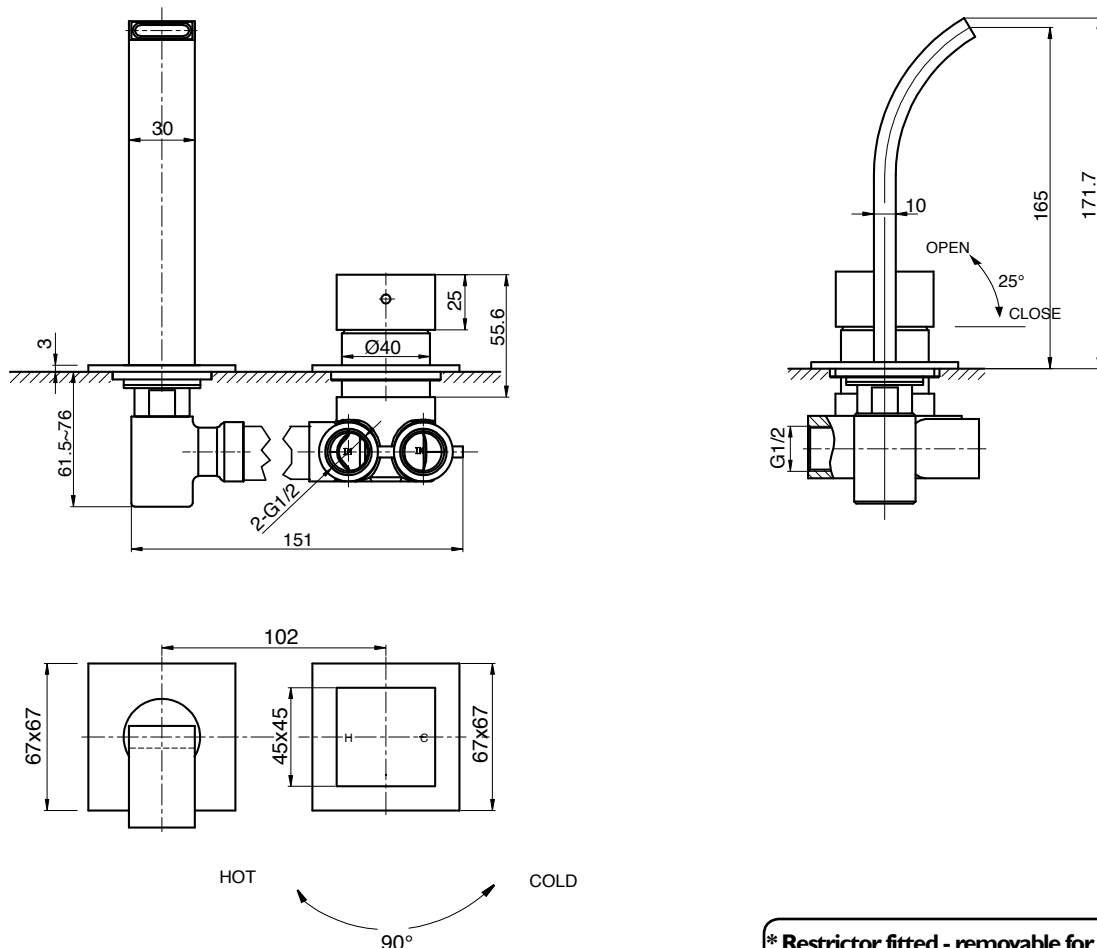

# QUADRO

wall mixer with curved spout 165mm

Product Code : QQ.01-2QFI65.LT

Colour : chrome

Features :

- 67mm x 67mm flange
- 1/2" female spout
- Body : (Code : XX.05W)
- Dress fittings : (Code:QQ.01-2QFI65.LT-D)

## Technical Details

\* Restrictor fitted - removable for bath application.